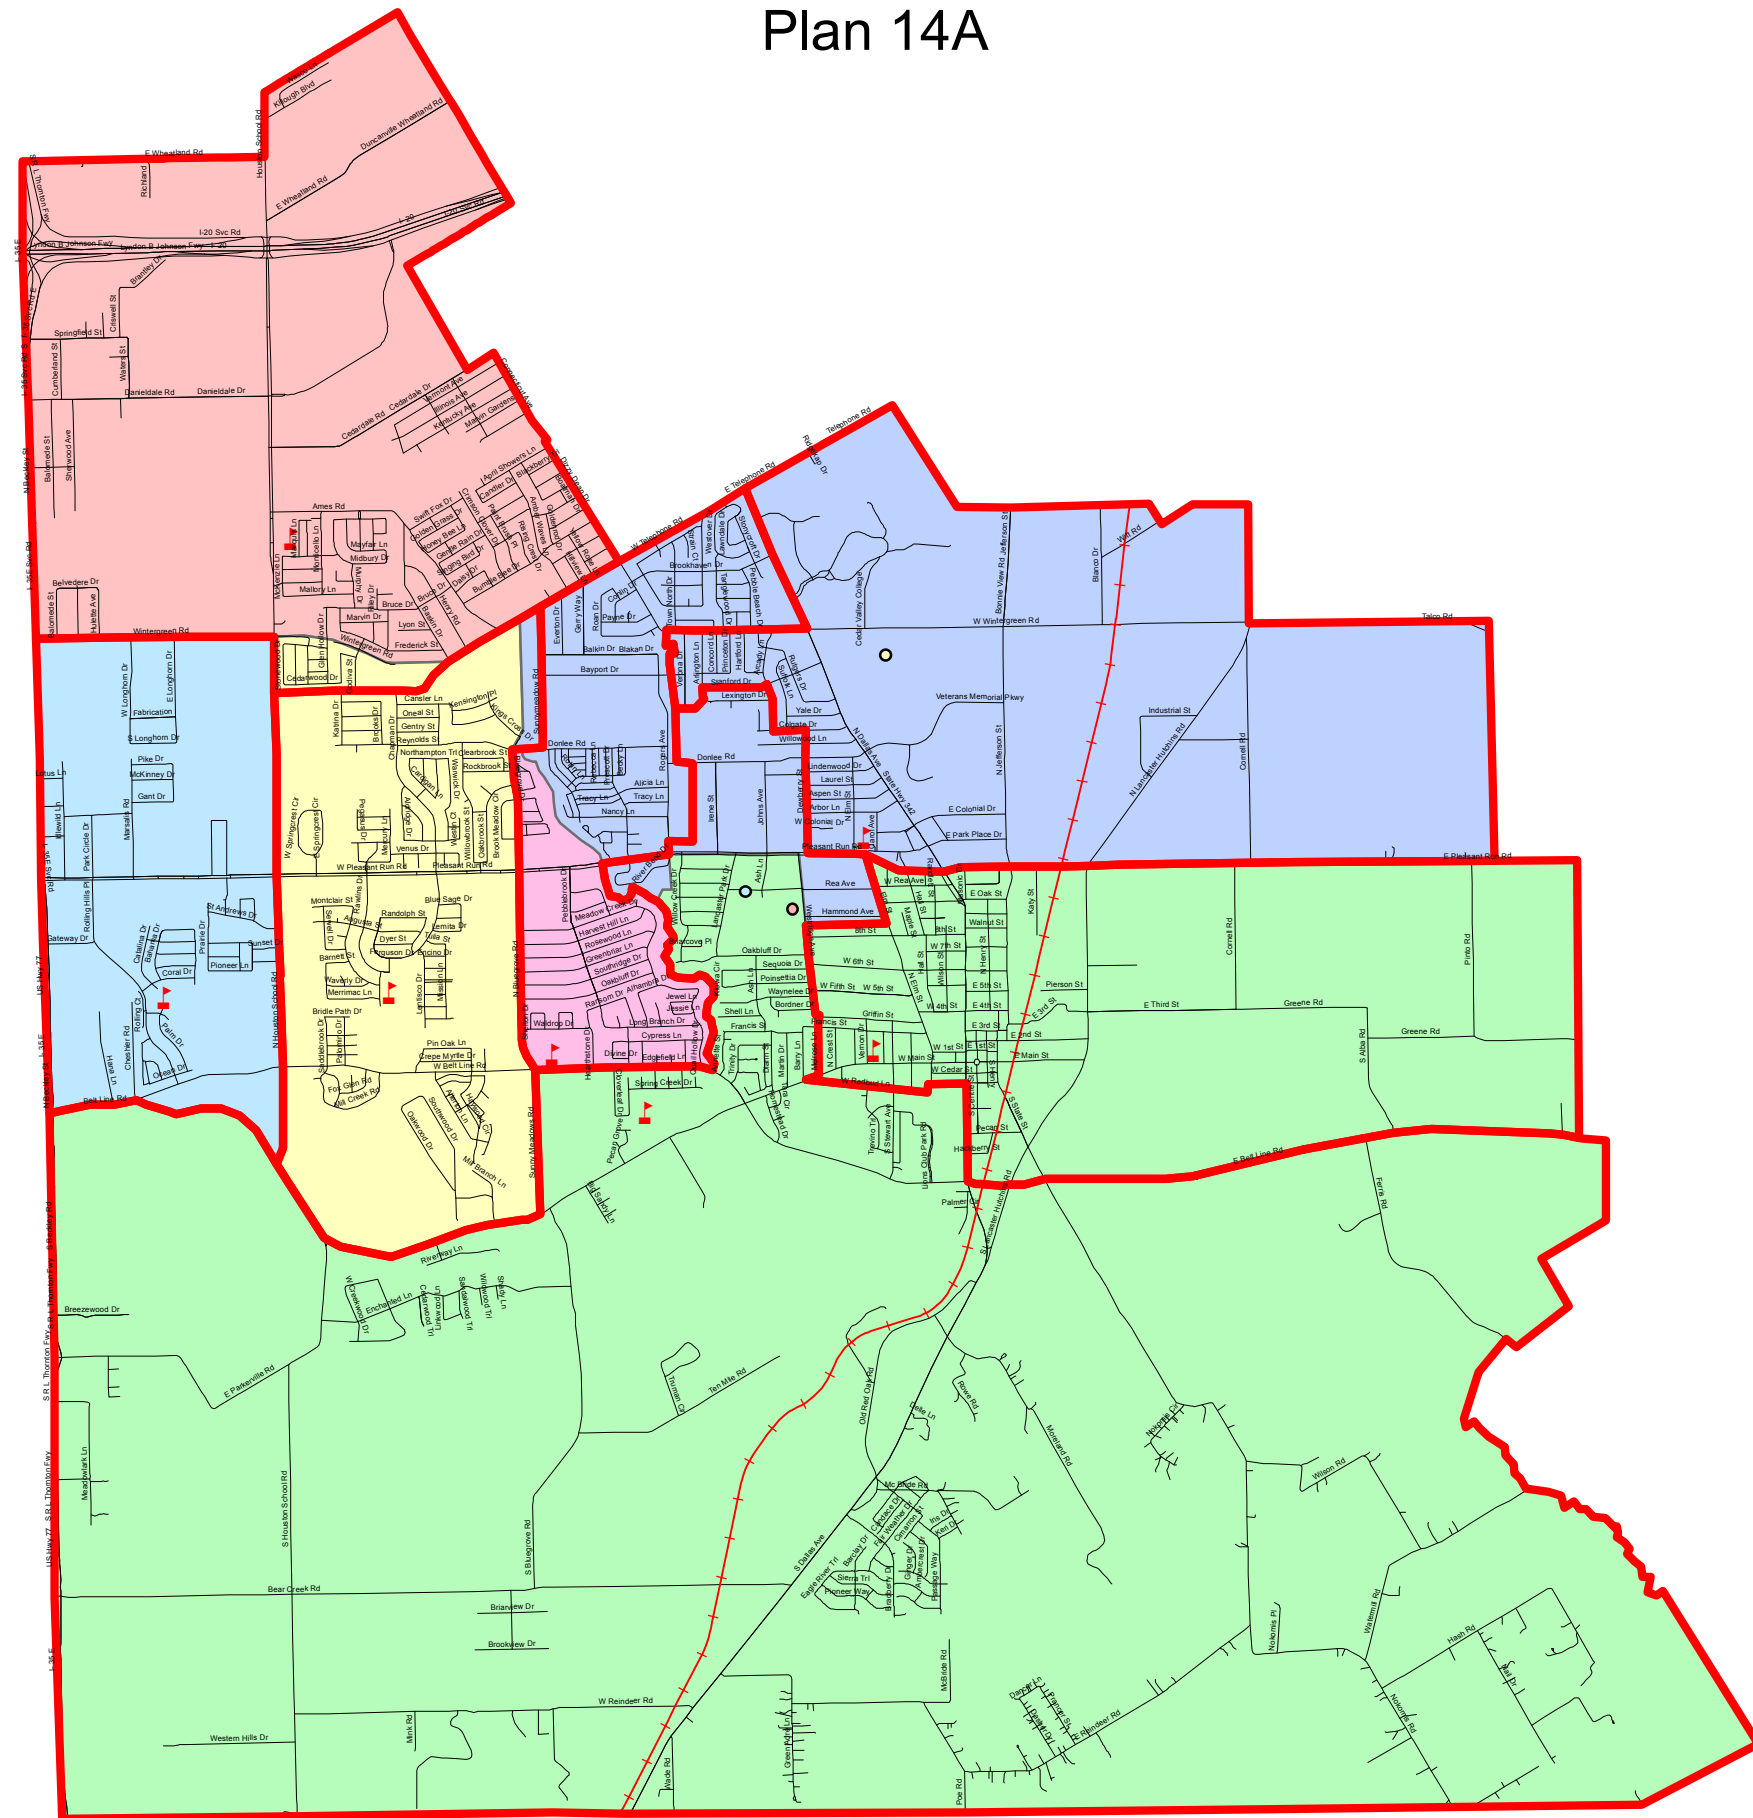

Plan 14A

Legend

Current Zones

Schools

TYPE

- 6th
- 7 - 8
- 9 - 12
- Elementary
- Railroad
- Roads

DIST_NAME

- Beltline
- Houston
- Pleasant Run
- Rolling Hills
- Rosa Parks
- Unassigned
- West Main
- Plan Areas